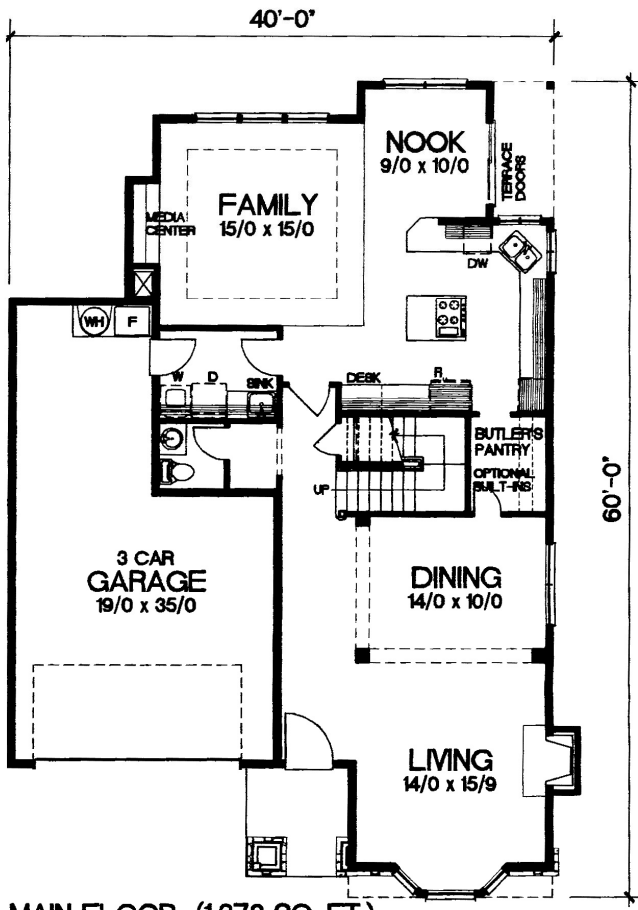

Summerfield HOMES

Touraine
2951 Square Feet

MAIN FLOOR (1,372 SQ. FT.)

UPPER FLOOR (1,579 SQ. FT.)