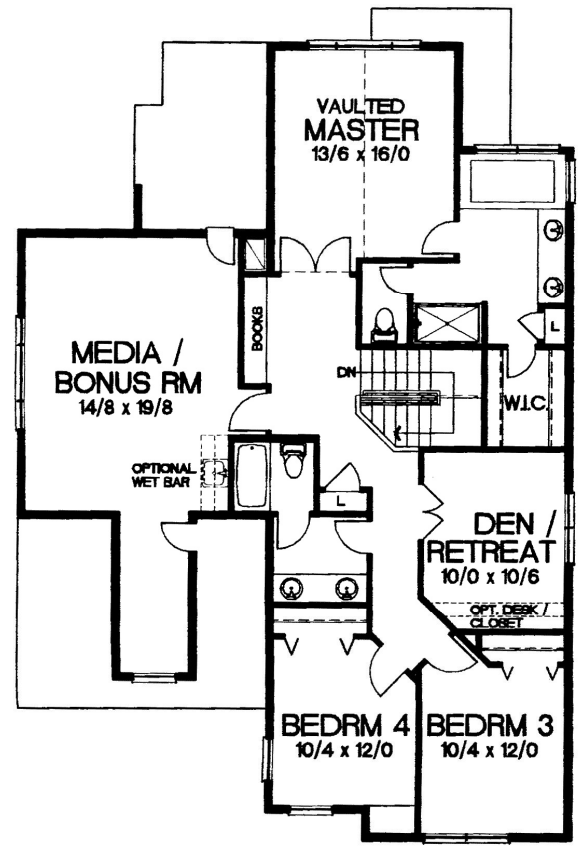

Summerfield HOMES

Touraine
2951 Square Feet

MAIN FLOOR (1,372 SQ. FT.)

UPPER FLOOR (1,579 SQ. FT.)