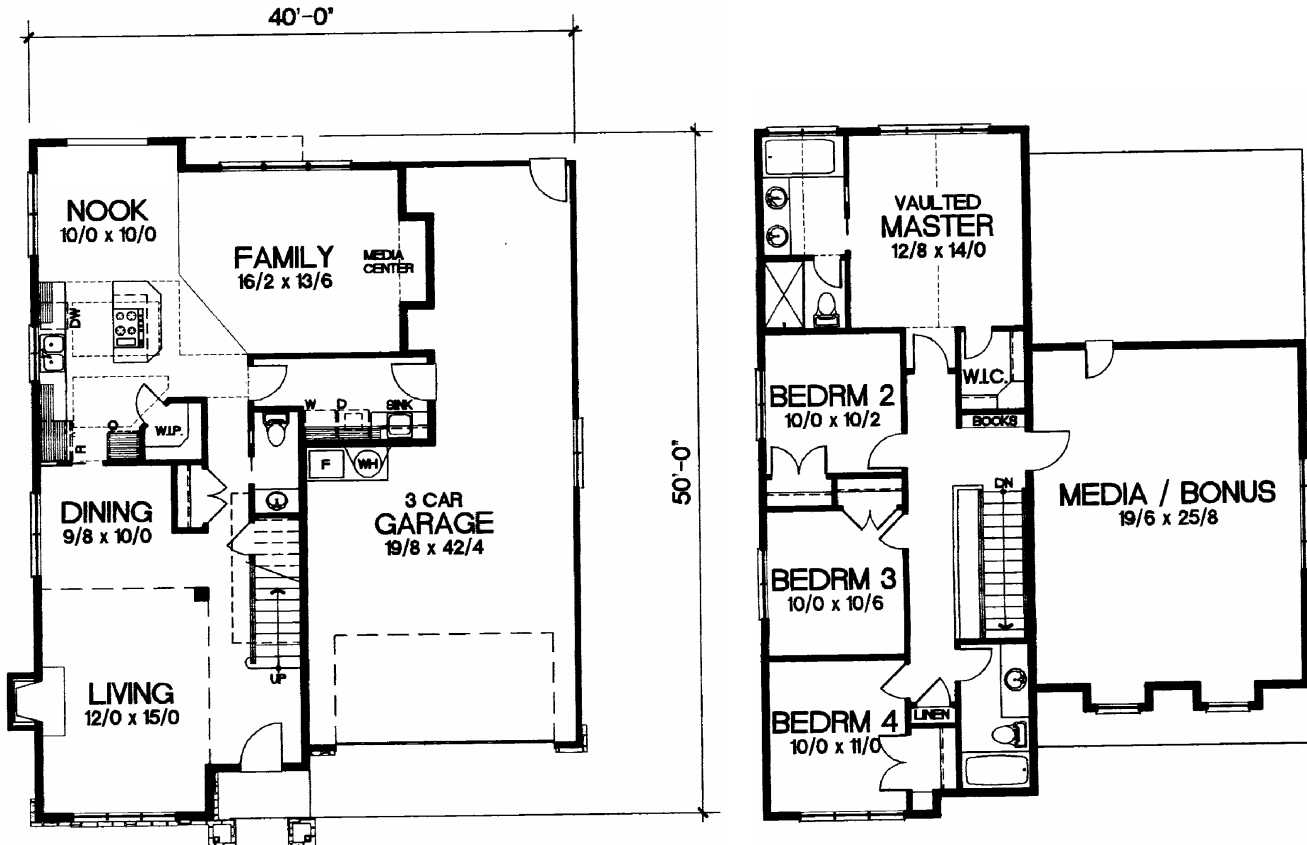

Saumur
2601 Square Feet

MAIN FLOOR (1,151 SQ. FT.)

UPPER FLOOR (1,450 SQ. FT.)