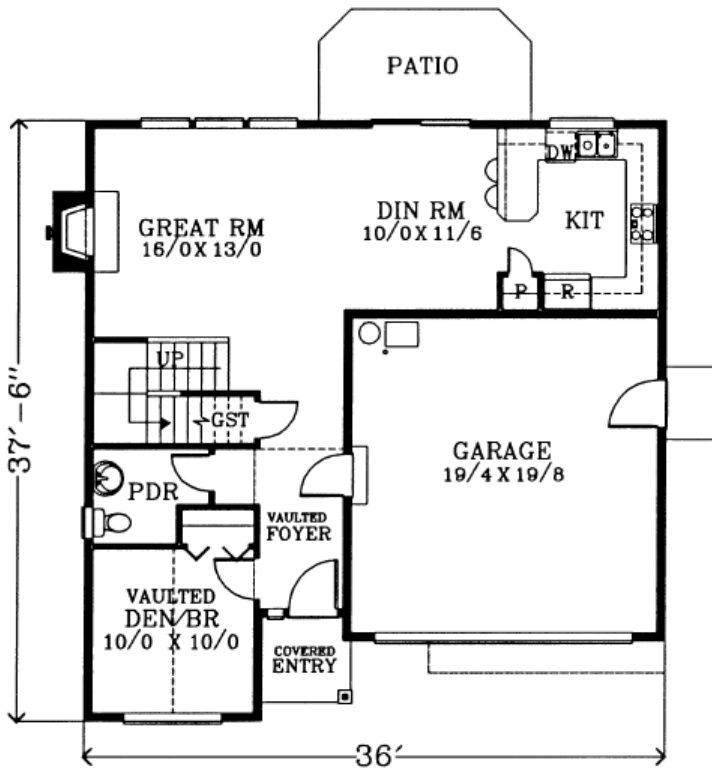

# Summerfield

HOMES

*Rockwell*  
1765 Square Feet

MAIN FLOOR PLAN  
823 SQUARE FEET  
1765 TOTAL SQUARE FEET

UPPER FLOOR PLAN  
942 SQUARE FEET