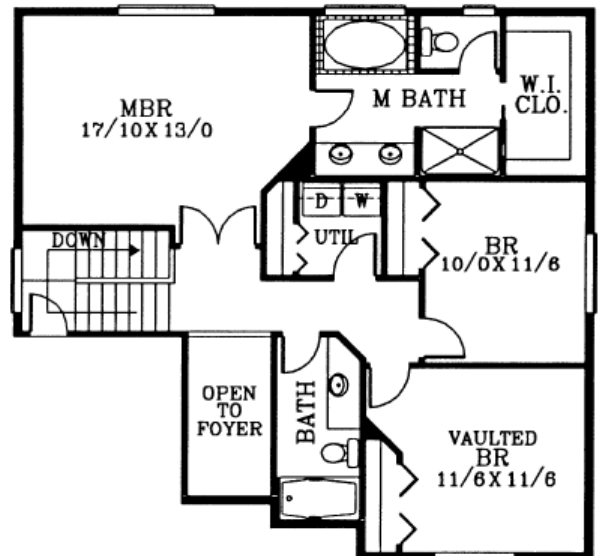

# Summerfield

HOMES

*Rockwell*  
1765 Square Feet

MAIN FLOOR PLAN  
823 SQUARE FEET  
1765 TOTAL SQUARE FEET

UPPER FLOOR PLAN  
942 SQUARE FEET