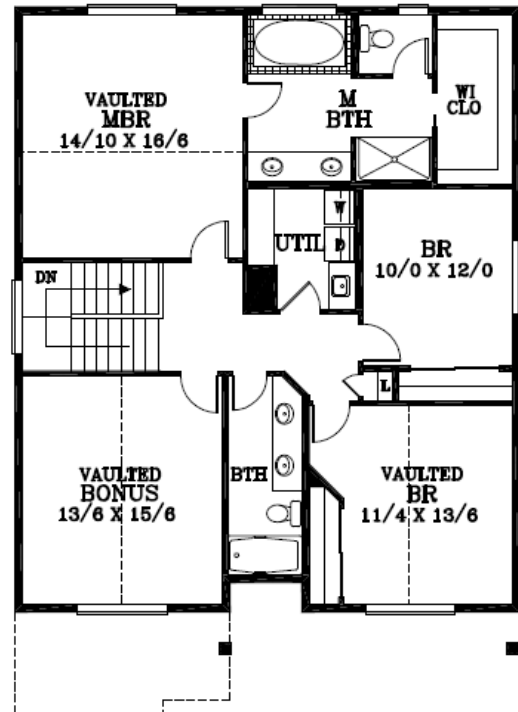

Summerfield HOMES

Rockwell C
2361 Square Feet

MAIN FLOOR PLAN
1050 SQUARE FEET
2361 TOTAL SQUARE FEET

UPPER FLOOR PLAN
1311 SQUARE FEET