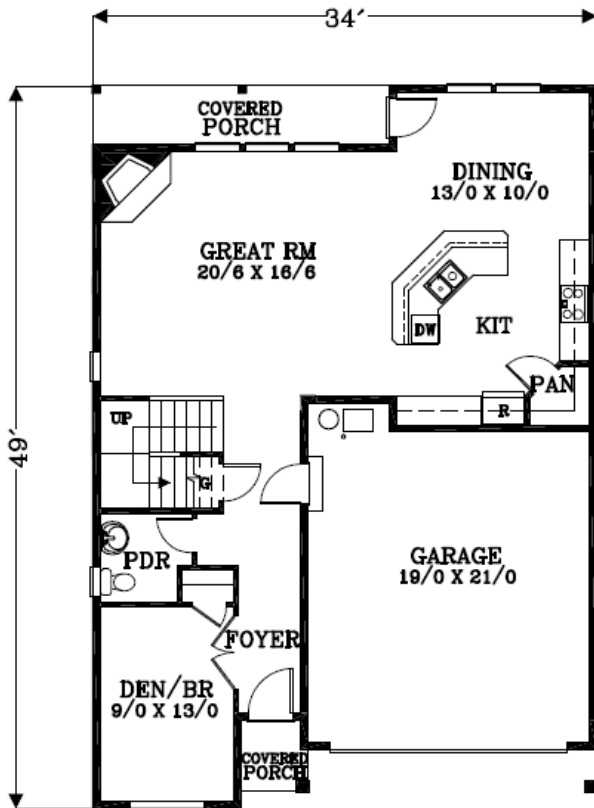

Summerfield HOMES

Rockwell C
2361 Square Feet

MAIN FLOOR PLAN
1050 SQUARE FEET
2361 TOTAL SQUARE FEET

UPPER FLOOR PLAN
1311 SQUARE FEET