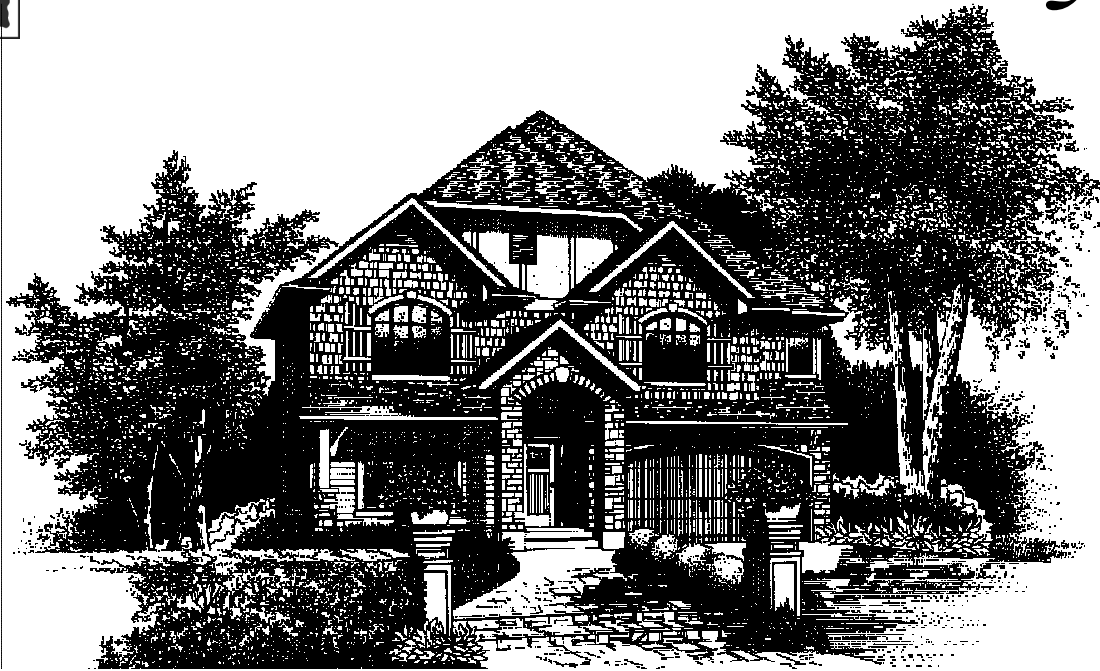

Summerfield HOMES

Preston D
3139 Square Feet