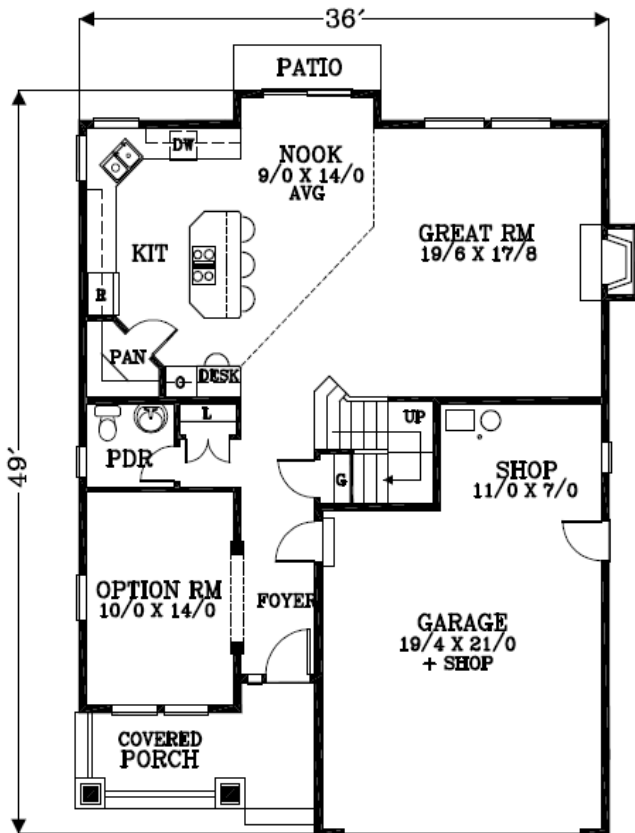

Summerfield

HOMES

Paxton Z
2413 Square Feet

MAIN FLOOR PLAN
1086 SQUARE FEET
2413 TOTAL SQUARE FEET

UPPER FLOOR PLAN
1331 SQUARE FEET