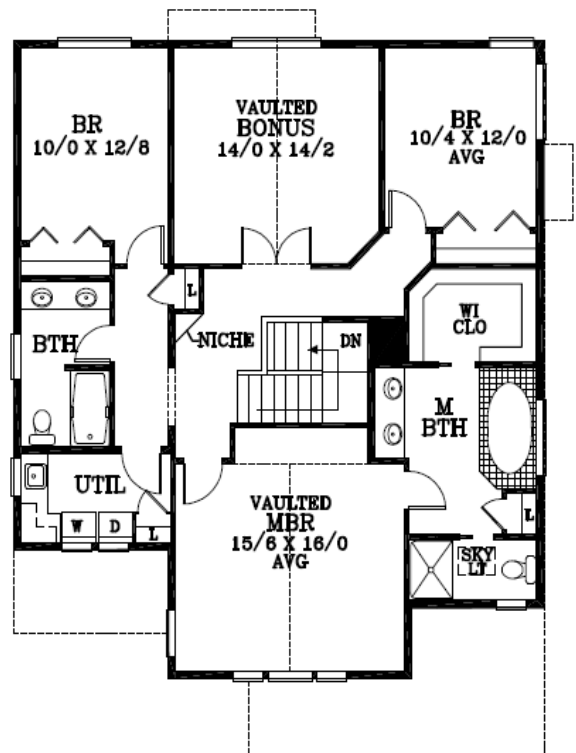

Summerfield

HOMES

Paxton Z
2413 Square Feet

MAIN FLOOR PLAN
1086 SQUARE FEET
2413 TOTAL SQUARE FEET

UPPER FLOOR PLAN
1331 SQUARE FEET