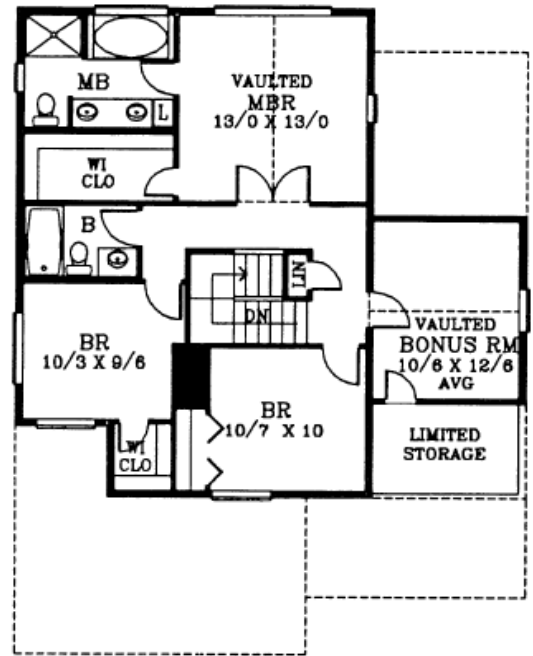

*Paxton S*  
1780 Square Feet

MAIN FLOOR PLAN  
920 SQUARE FEET  
1780 TOTAL SQUARE FEET

UPPER FLOOR PLAN  
860 SQUARE FEET