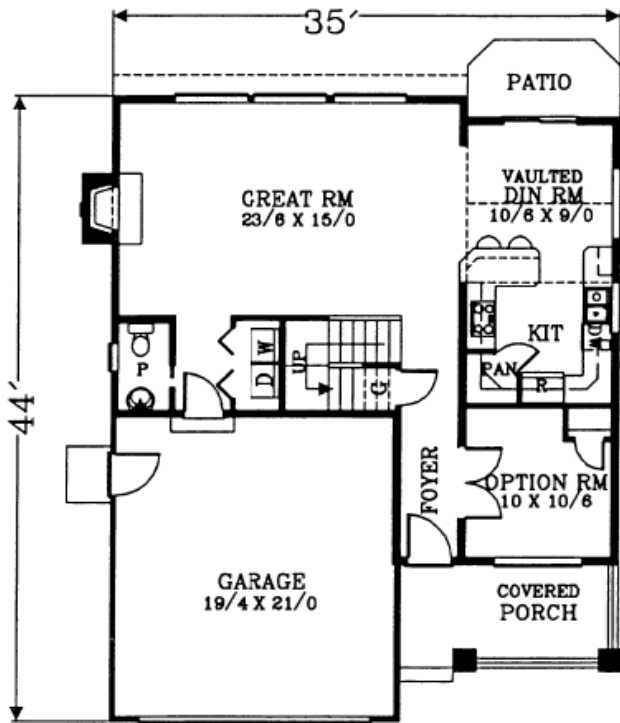

*Paxton S*  
1780 Square Feet

MAIN FLOOR PLAN  
920 SQUARE FEET  
1780 TOTAL SQUARE FEET

UPPER FLOOR PLAN  
860 SQUARE FEET