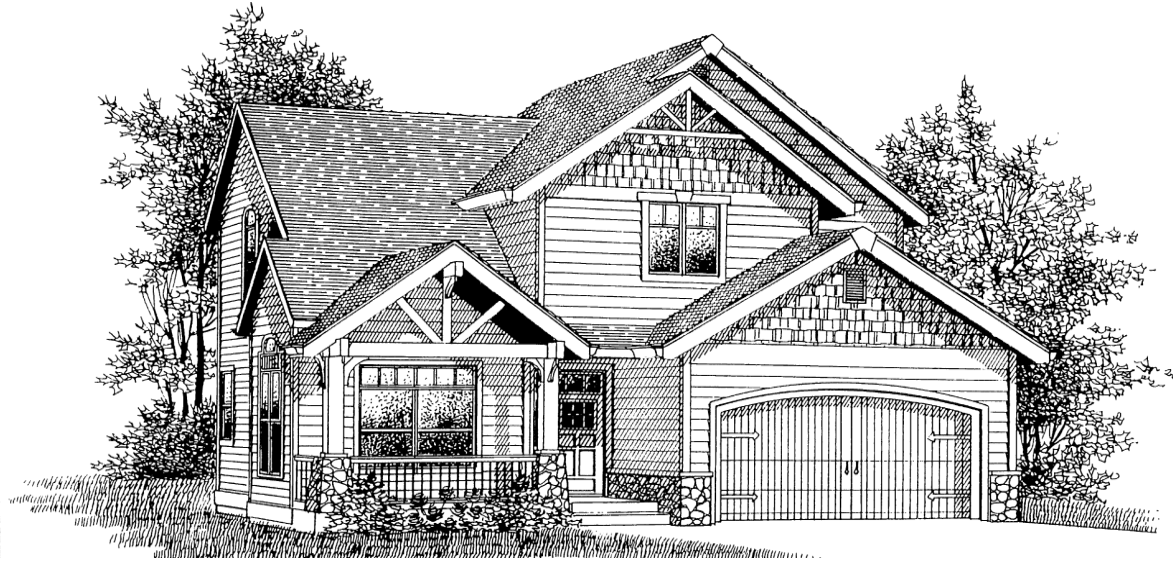

Summerfield HOMES

Paxton M
1949 Square Feet

MAIN FLOOR PLAN
908 SQUARE FEET
1949 TOTAL SQUARE FEET

UPPER FLOOR PLAN
1041 SQUARE FEET