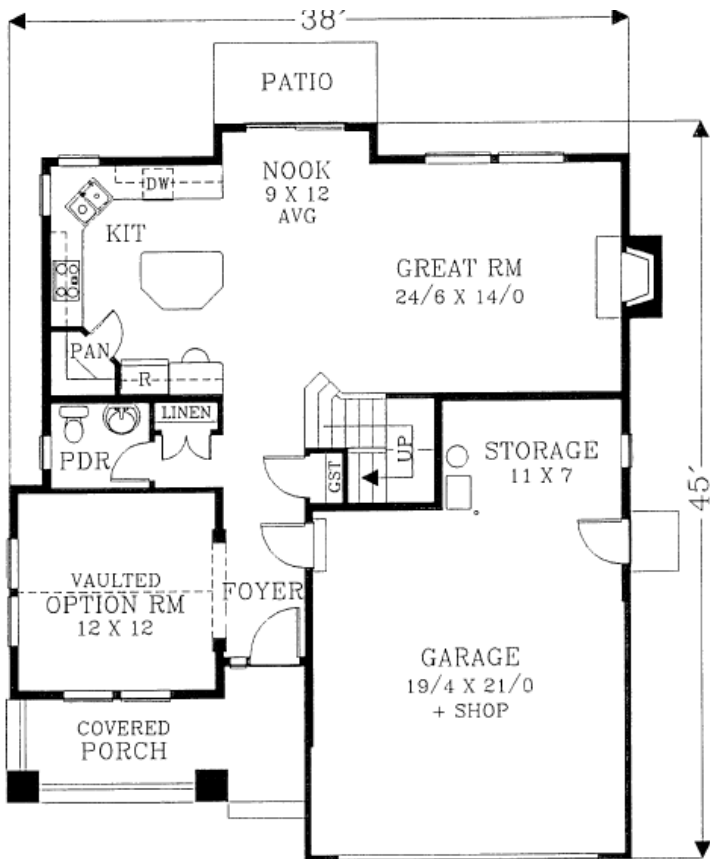

Summerfield HOMES

Paxton M
1949 Square Feet

MAIN FLOOR PLAN
908 SQUARE FEET
1949 TOTAL SQUARE FEET

UPPER FLOOR PLAN
1041 SQUARE FEET