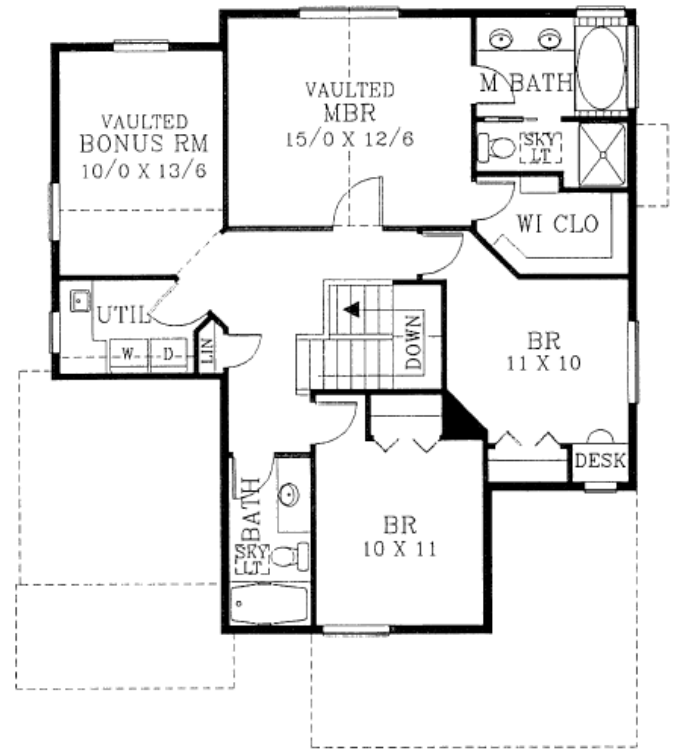

Summerfield HOMES

Paxton M
1949 Square Feet

MAIN FLOOR PLAN
908 SQUARE FEET
1949 TOTAL SQUARE FEET

UPPER FLOOR PLAN
1041 SQUARE FEET