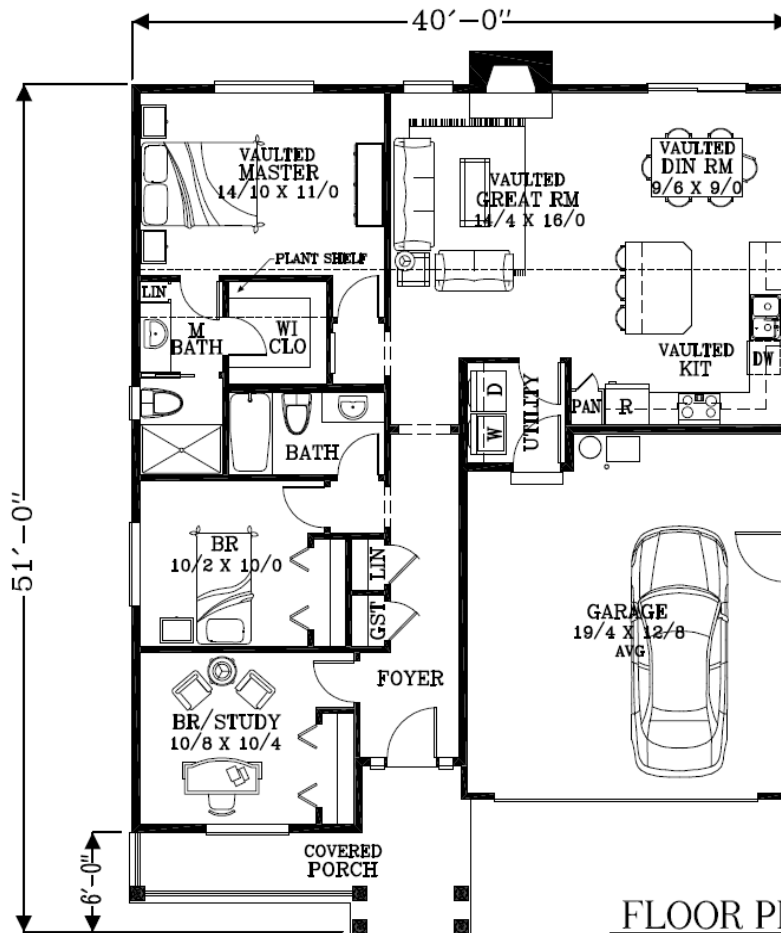

Nehalem
1297 Square Feet

FLOOR PLAN
1297 SQUARE FEET