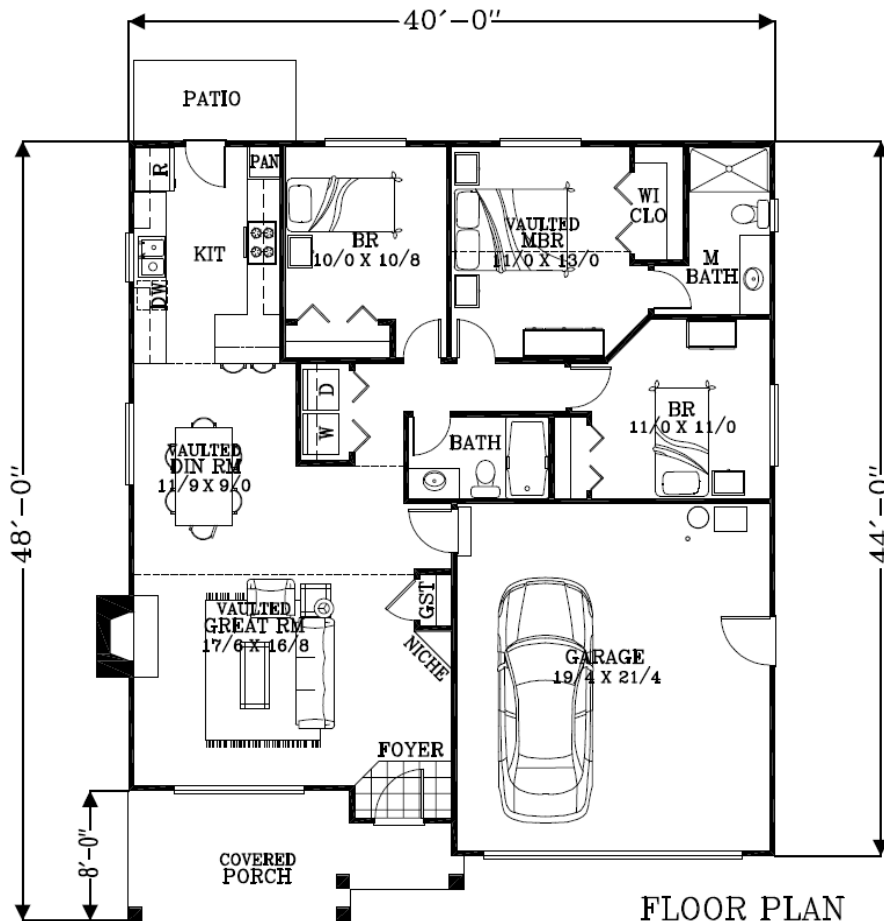

Summerfield

HOMES

Kenniwick E
1266 Square Feet

FLOOR PLAN
1266 SQUARE FEET