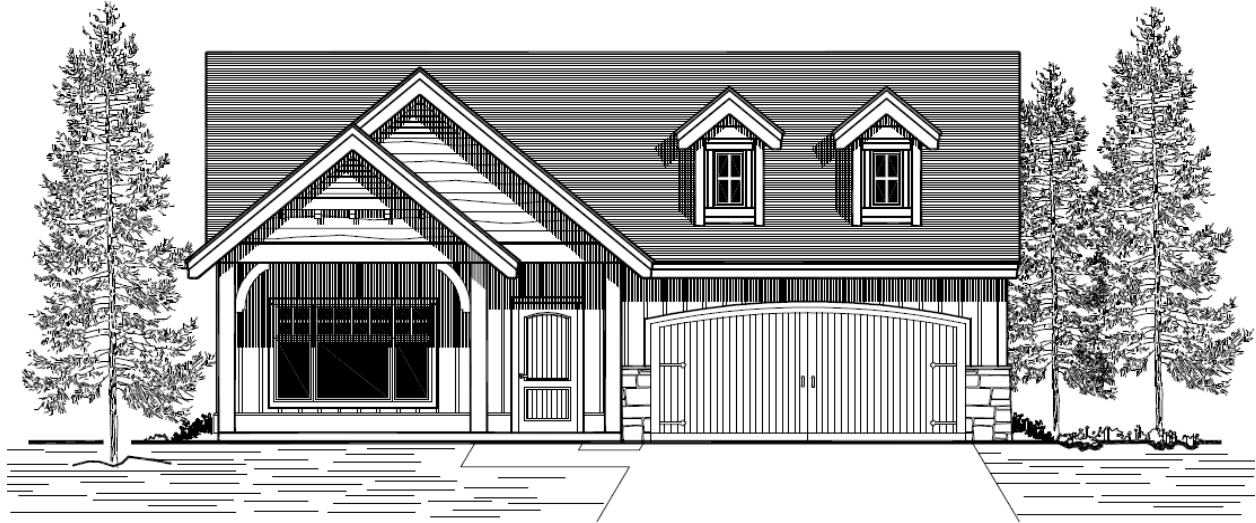

Summerfield

HOMES

Kenniwick E
1266 Square Feet

FLOOR PLAN
1266 SQUARE FEET