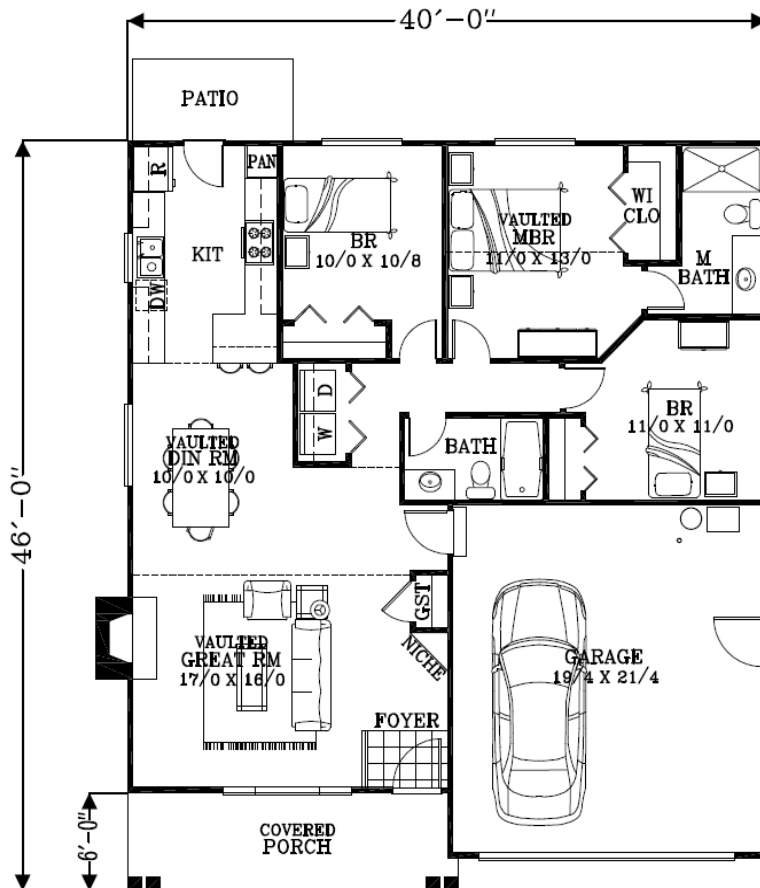

Kenniwick D
1252 Square Feet

FLOOR PLAN
1252 SQUARE FEET