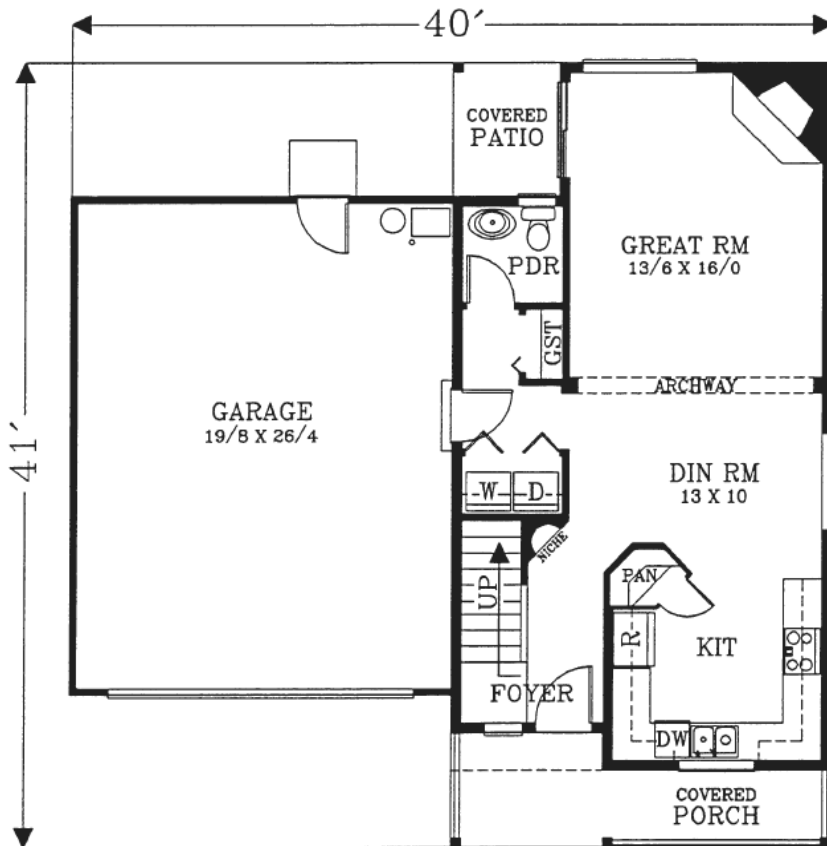

# Summerfield HOMES

*Jamison*  
1428 Square Feet

MAIN FLOOR PLAN  
684 SQUARE FEET  
1428 TOTAL SQUARE FEET

UPPER FLOOR PLAN  
744 SQUARE FEET