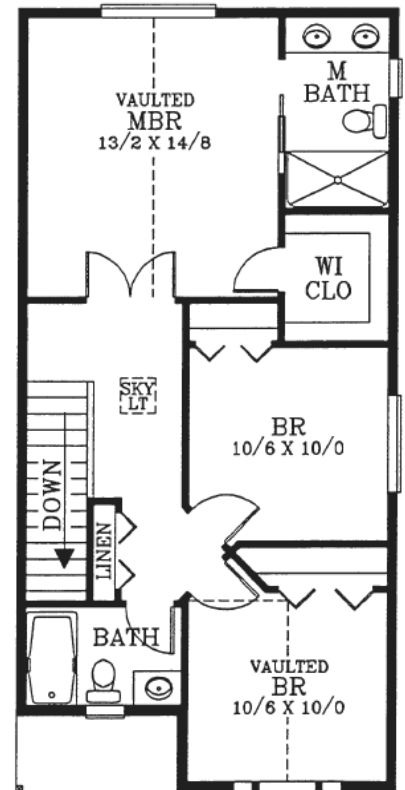

# Summerfield HOMES

*Jamison*  
1428 Square Feet

MAIN FLOOR PLAN  
684 SQUARE FEET  
1428 TOTAL SQUARE FEET

UPPER FLOOR PLAN  
744 SQUARE FEET