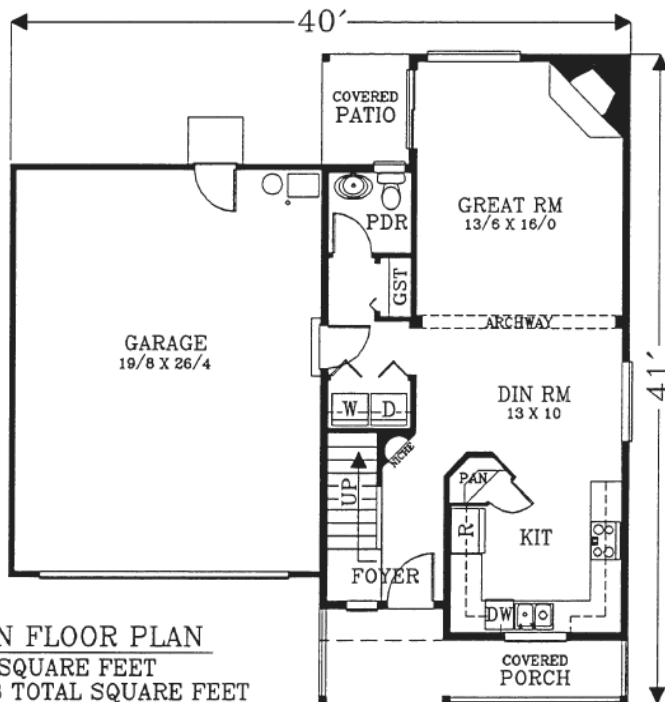

Summerfield

HOMES

Jamison B
1780 Square Feet

MAIN FLOOR PLAN
684 SQUARE FEET
1428 TOTAL SQUARE FEET
NIC 352 SQ FT BONUS ROOM

UPPER FLOOR PLAN
744 SQUARE FEET
352 SQ FT BONUS ROOM