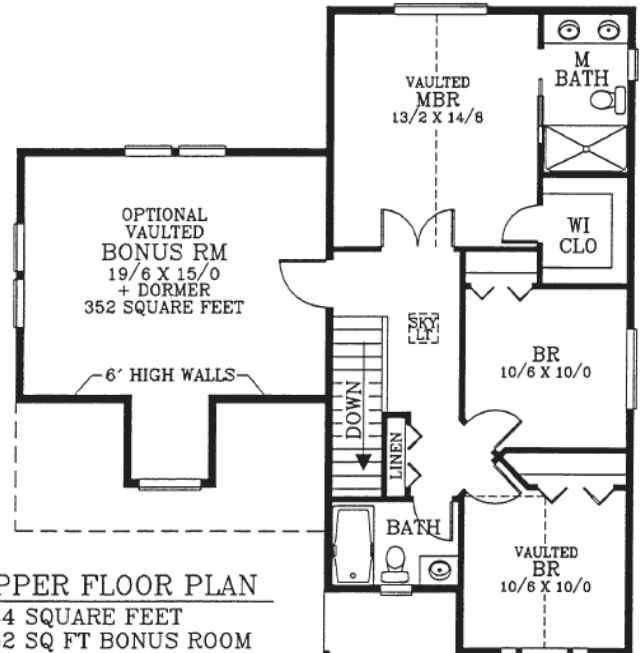

Summerfield

HOMES

Jamison B
1780 Square Feet

MAIN FLOOR PLAN
684 SQUARE FEET
1428 TOTAL SQUARE FEET
NIC 352 SQ FT BONUS ROOM

UPPER FLOOR PLAN
744 SQUARE FEET
352 SQ FT BONUS ROOM