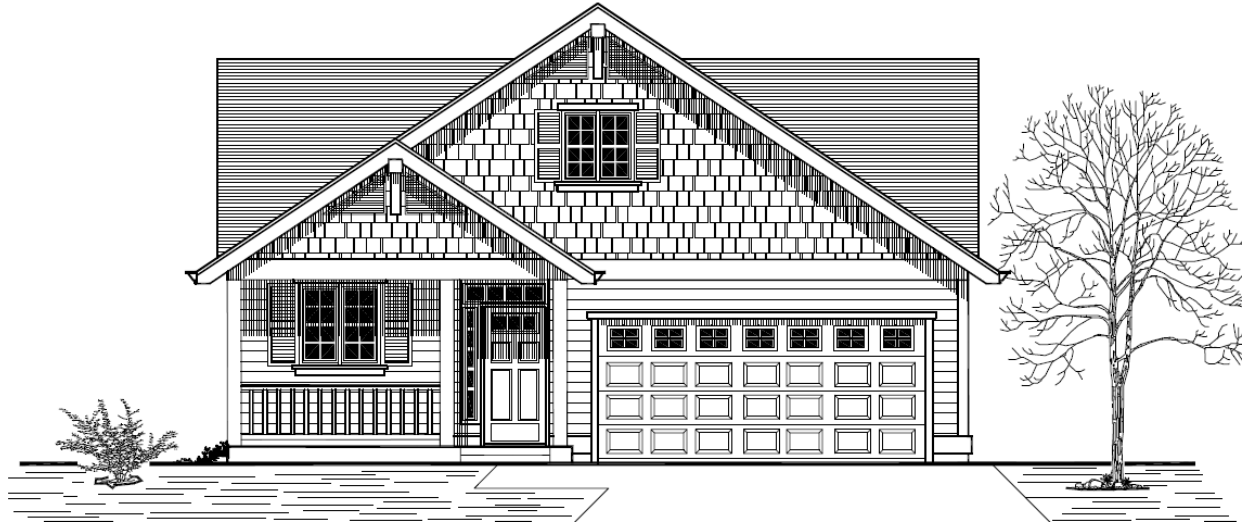

Summerfield

HOMES

Douglas J
1275 Square Feet

FLOOR PLAN
1275 SQUARE FEET