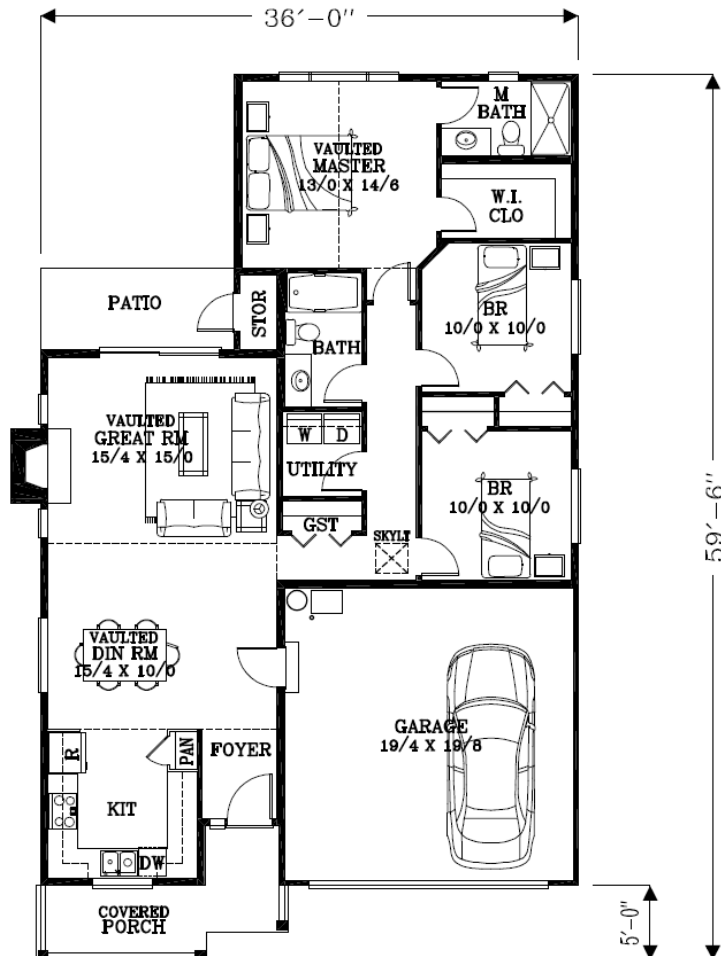

Summerfield

HOMES

Douglas J
1275 Square Feet

FLOOR PLAN
1275 SQUARE FEET