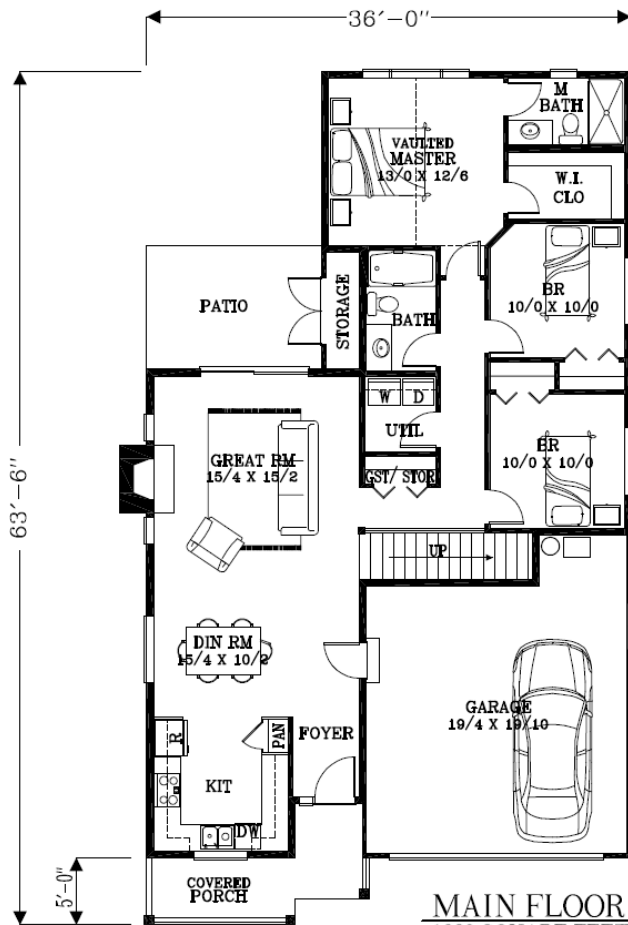

Summerfield

HOMES

Douglas H
1763 Square Feet

MAIN FLOOR
1329 SQUARE FEET
1763 SQUARE FEET TOTAL

UPPER FLOOR
434 SQUARE FEET