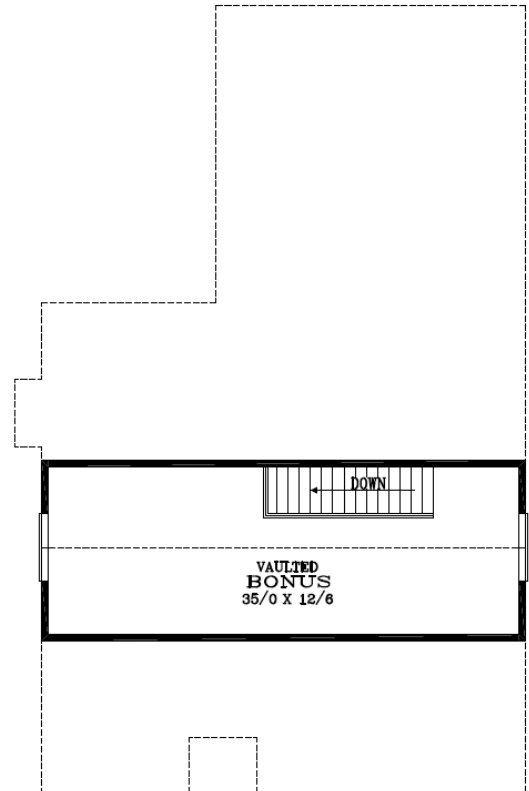

Summerfield

HOMES

Douglas H
1763 Square Feet

MAIN FLOOR
1329 SQUARE FEET
1763 SQUARE FEET TOTAL

UPPER FLOOR
434 SQUARE FEET