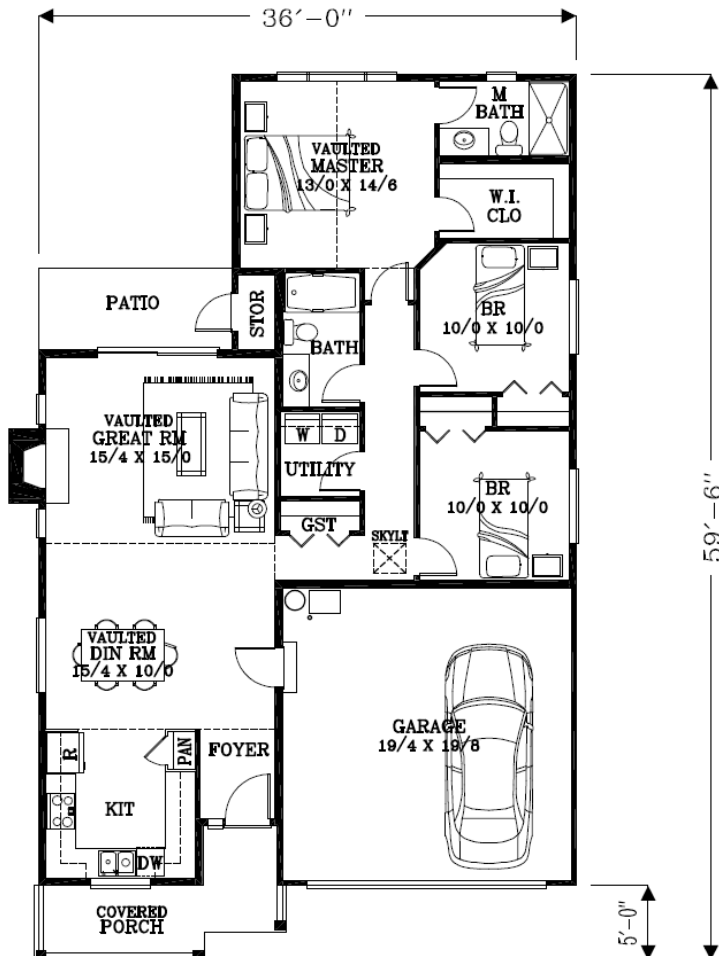

Summerfield
HOMES

Douglas G
1275 Square Feet

FLOOR PLAN
1275 SQUARE FEET