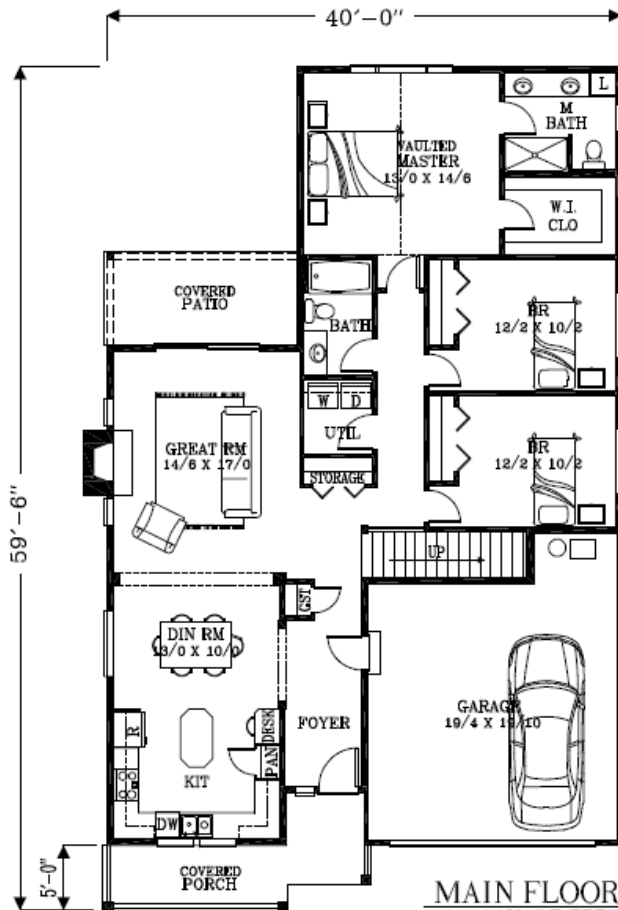

Douglas F
2086 Square Feet

MAIN FLOOR PLAN
1614 SQUARE FEET
2086 SQUARE FEET TOTAL

UPPER FLOOR PLAN
472 SQUARE FEET
NOT INCLUDING STORAGE