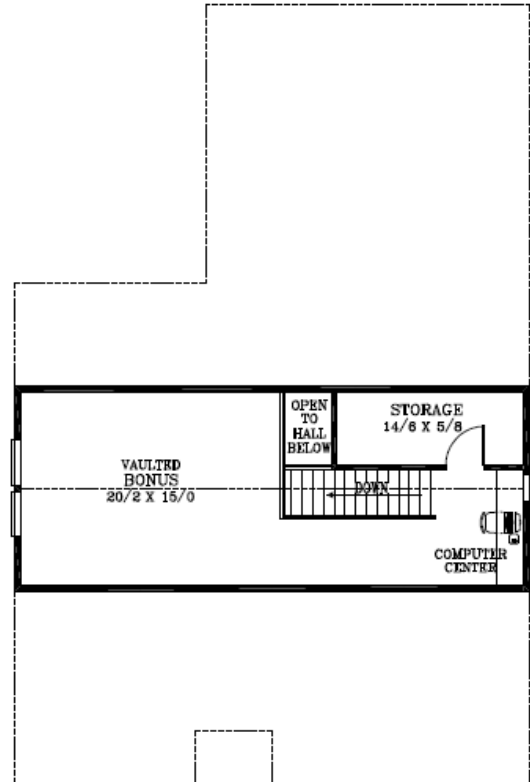

Douglas F
2086 Square Feet

MAIN FLOOR PLAN
1614 SQUARE FEET
2086 SQUARE FEET TOTAL

UPPER FLOOR PLAN
472 SQUARE FEET
NOT INCLUDING STORAGE