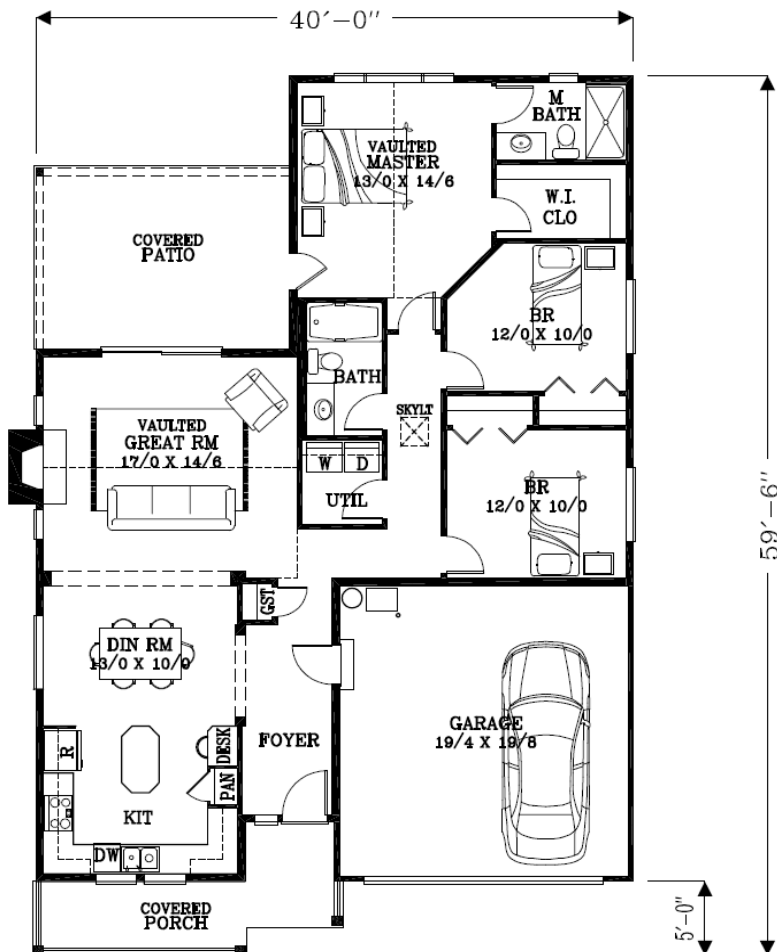

Summerfield

HOMES

Douglas C
1447 Square Feet

FLOOR PLAN
1447 SQUARE FEET